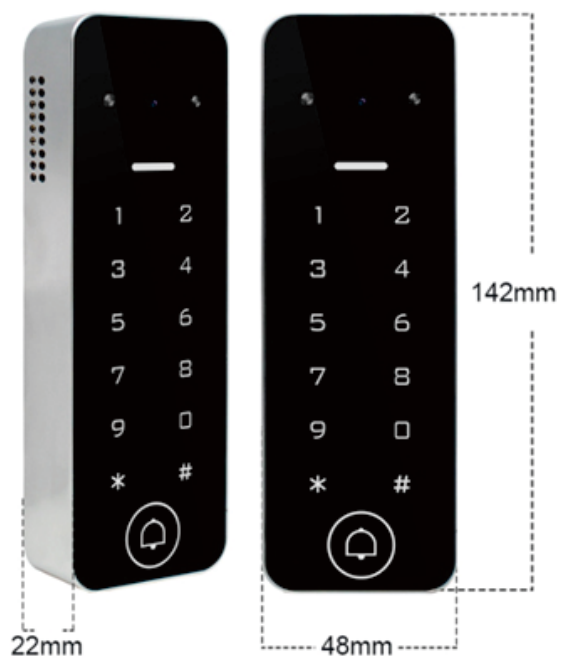

Dimensions

S4A Industrial Co., Limited

Address: The 2nd floor, Jinmin'an Industrial Zone, #529, Bulong Rd.
Bantian St. Longgang Dist. Shenzhen, PRC.. CN 518131

Tel: +86 755 29450011

www.s4a-access.com